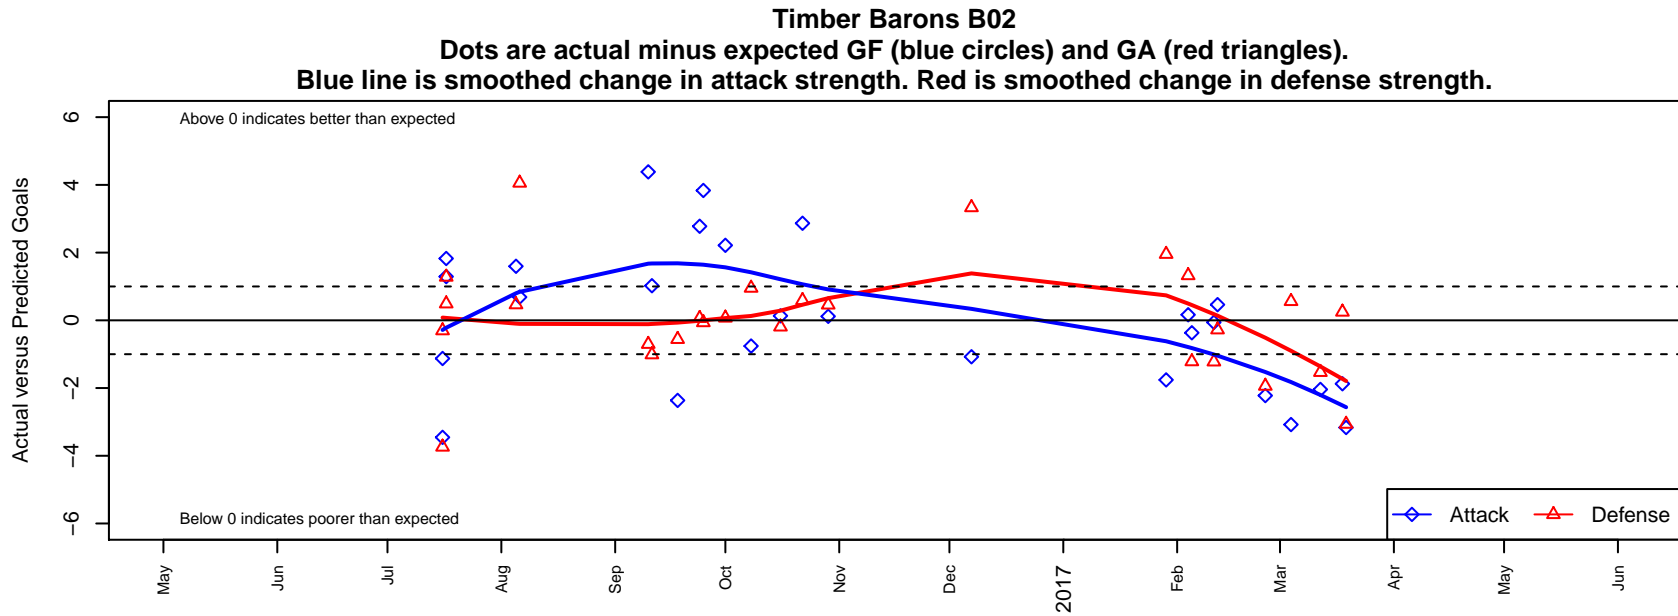

**attack and defense variance (black dot)
relative to other teams
and top 10 in region**

**attack and defense rating
relative to others at age
and all opponents in last 13 months**

Timber Barons B02

Cowlitz Youth Soccer Association Timber Baror alt names used:
Longview, WA Timber Barons 02B
B02 total strength=1165 Timber Barons 02B
attack=4.9 defense=2.57
fall league = PTT B02 Div 1 White
spr league = Win OYS B02 Div 1 Yellow
notes= Muro 2013; Rodriguez 2016

Venues played:
2016 KITG BU15 Green
2016 Cowlitz Kickoff Prep
2016 PTT B02 Division 1 White
2016 Win OYS B02 Division 1 Yellow