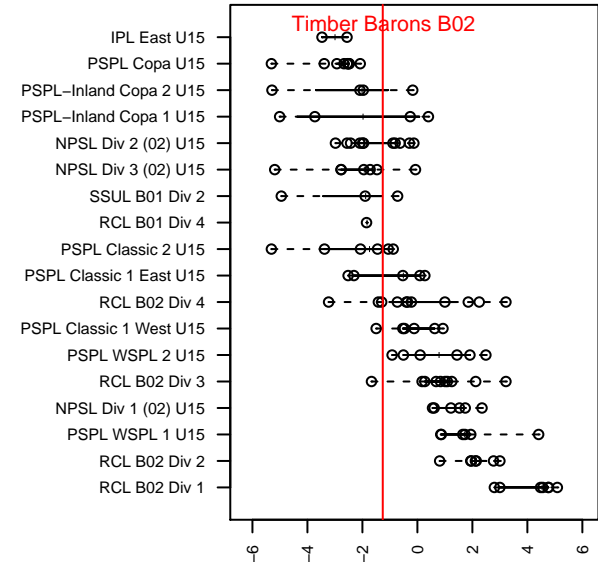

**attack and defense rating
relative to others at age
and all opponents in last 13 months**